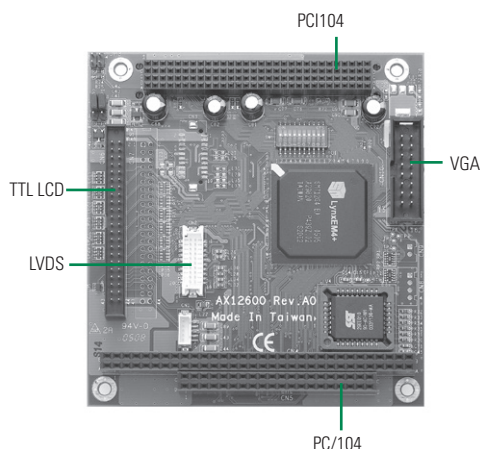

# AX12600

VGA and LCD Display Module

- VGA, TTL LCD and TFT LVDS LCD
- DualView for different resolutions & contents
- Direct 3D Acceleration
- Landscape and Portrait rotation

## System

Chipset	SMI712EM+ Graphics Controller
Display Memory	4 MB SDRAM integrated
Bus Interface	PCI v2.1 compliant
CRT Monitor	Interlace and non-interlace
LCD Monitor	TTL interface ~ supports for 3, 9, 12, 18, 24, 36-bit TFT and 16 or 24-bit DSTN panels up to 1280 x 1024 resolution
Display Mode	VGA only: Up to 1280 x 1024 24bpp colors @ 60Hz Simultaneous mode: Up to 1024 x 768 24bpp colors @ 60Hz DualView mode: Display 1 up to 1024 x 768 16bpp colors; Display 2 up to 1024 x 768 8bpp colors
OS Support	Windows® 95/98/NT/2000
Expansion Interface	PC/104+