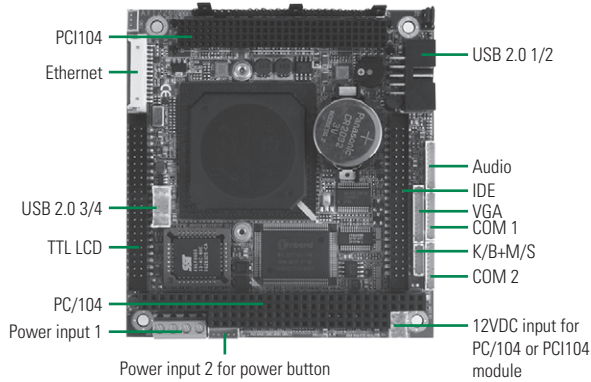

AX12260

AMD LX PC/104 CPU Module with VGA/TTL, USB DoM and PC/104-Plus Expansion

System

CPU	AMD LX800 processor onboard
System Memory	1 x 200-pin SO-DIMM supports DDR-333/400 max. up to 1 GB
Chipset	AMD CS5536AD
BIOS	Phoenix-Award
SSD	1 x USB DoM
Watchdog Timer	255 levels, 1~255 sec.
Expansion Interface	1 x PCI-104 for 32-bit PCI supports 3 bus masters 1 x PC/104 for 16-bit ISA bus
Battery	Lithium 3V/220 mAH
Power Input	1 x 4-pin Phoenix connector +5V DC-in only
Power Requirements	AMD LX800, 1 GB DDR 400 Max. RMS: 5V @ 1.846A
Size	96 x 90 mm
Board Thickness	1.6 mm
Operating Temperature	Standard: 0° ~ +60°C (32°F ~ 140°F) Optional: -40°C ~ +85°C (-40°F ~ +185°F)
Relative Humidity	10% ~ 95% relative humidity, non-condensing

I/O

MIO	1 x IDE; PATA-100 1 x PS/2 keyboard & mouse 1 x PS/2 mouse 2 x RS-232
SATA	N/A
Hardware Monitoring	Detect CPU/system temperature and voltage
Ethernet	1 port as 10/100Mbps supports Wake-on-LAN, RPL/PXE Boot ROM with Realtek RTL8139DL
Audio	AC'97 Codec audio as MIC-in/Line-in/Line-out/speaker-out with Realtek ALC203
USB	4 x USB 2.0
SMBus	System Management Bus for advanced monitoring/control
Digital I/O	8 channels IN/OUT programmable

Display

Chipset	AMD LX intergrated
Memory Size	8 channels IN/OUT programmable
Display Interface	1 x VGA 1 x TTL LCD; Max up to 24-bit

Features

- Low power fanless AMD LX800 processor
- 4 USB 2.0 ports for high speed peripherals & DoM
- PC/104-Plus slot for 16-bit ISA, 1 x 32-bit PCI expansion