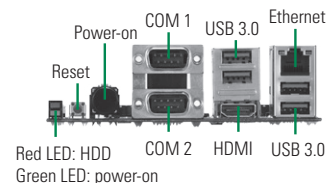

Архангельск (8182)63-90-72
Астана +7(7172)727-132
Белгород (4722)40-23-64
Брянск (4832)59-03-52
Владивосток (423)249-28-31
Волгоград (844)278-03-48
Вологда (8172)26-41-59
Воронеж (473)204-51-73
Екатеринбург (343)384-55-89
Иваново (4932)77-34-06
Ижевск (3412)26-03-58
Казань (843)206-01-48

Калининград (4012)72-03-81
Калуга (4842)92-23-67
Кемерово (3842)65-04-62
Киров (8332)68-02-04
Краснодар (861)203-40-90
Красноярск (391)204-63-61
Курск (4712)77-13-04
Липецк (4742)52-20-81
Магнитогорск (3519)55-03-13
Москва (495)268-04-70
Мурманск (8152)59-64-93
Набережные Челны (8552)20-53-41

Нижний Новгород (831)429-08-12
Новокузнецк (3843)20-46-81
Новосибирск (383)227-86-73
Орел (4862)44-53-42
Оренбург (3532)37-68-04
Пенза (8412)22-31-16
Пермь (342)205-81-47
Ростов-на-Дону (863)308-18-15
Рязань (4912)46-61-64
Самара (846)206-03-16
Санкт-Петербург (812)309-46-40
Саратов (845)249-38-78

Смоленск (4812)29-41-54
Сочи (862)225-72-31
Ставрополь (8652)20-65-13
Тверь (4822)63-31-35
Томск (3822)98-41-53
Тула (4872)74-02-29
Тюмень (3452)66-21-18
Ульяновск (8422)24-23-59
Уфа (347)229-48-12
Челябинск (351)202-03-61
Череповец (8202)49-02-64
Ярославль (4852)69-52-93