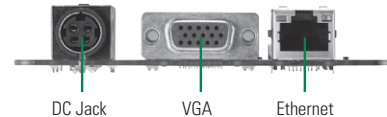

I/O board for Pico-ITX board

Attached as Accessory

AX93265

Specification: 1 x RS-232/422/485, 1 x RS-232, 4 x USB2.0, 1 x Audio (MIC-IN/Line-out),
1 x power-on, 1 x Reset, 2 x LED
Dimension: 118 x 29 mm
Compliant Product: PICO830, PICO831

AX93267

Specification: 1 x DC Jack, 1 x VGA, 1 x Gigabit LAN
Dimension: 100 x 26 mm
Compliant Product: PICO831, PICO841, PICO843

AX93283

Specification: 1 x RS-232/422/485, 1 x RS-232, 4 x USB2.0, 1 x Audio (MIC-IN/Line-out),
1 x power-on, 1 x Reset, 2 x LED
Dimension: 118 x 29 mm
Compliant Product: PICO840, PICO841, PICO843

Ordered by Optional

AX93275

Specification: 1 x RS-232/422/485, 1 x RS-232, 4 x USB3.0, 1 x VGA,
1 x Audio (MIC-IN/Line-out), 1 x power-on, 1 x Reset, 2 x LED
Dimension: 118 x 40 mm
Compliant Product: PICO880, PICO500, PICO300

Ordering Information

AX93275	P/N: E393275100

AX93276

Specification: 1 x RS-232/422/485, 1 x RS-232, 4 x USB3.0, 1 x HDMI, 1 x Gigabit LAN,
1 x power-on, 1 x Reset, 2 x LED
Dimension: 118 x 40 mm
Compliant Product: PICO880, PICO500, PICO300

Ordering Information

AX93276	P/N: E393276100

AX93292

Specification: 1 x RS-232/422/485, 1 x RS-232, 4 x USB2.0, 1 x Audio (MIC-IN/Line-out),
1 x power-on, 1 x Reset, 2 x LED
Dimension: 118 x 29 mm
Compliant Product: PICO880, PICO500, PICO300

Ordering Information

AX93292	P/N: E393292100
Cable for COM	P/N: 594H8302100E
Cable for Audio+USB+LED	P/N: 59340000200E

Архангельск (8182)63-90-72
Астана +7(7172)727-132
Белгород (4722)40-23-64
Брянск (4832)59-03-52
Владивосток (423)249-28-31
Волгоград (844)278-03-48
Вологда (8172)26-41-59
Воронеж (473)204-51-73
Екатеринбург (343)384-55-89
Иваново (4932)77-34-06
Ижевск (3412)26-03-58
Казань (843)206-01-48