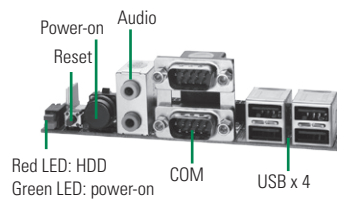

# I/O board for Pico-ITX board

### AX93265

Specification: 1 x RS-232/422/485, 1 x RS-232, 4 x USB2.0, 1 x Audio (MIC-IN/Line-out),  
1 x power-on, 1 x Reset, 2 x LED  
Dimension: 118 x 29 mm  
Compliant Product: PICO830, PICO831

### AX93283

Specification: 1 x RS-232/422/485, 1 x RS-232, 4 x USB2.0, 1 x Audio (MIC-IN/Line-out),  
1 x power-on, 1 x Reset, 2 x LED  
Dimension: 118 x 29 mm  
Compliant Product: PICO840, PICO841, PICO843

### AX93275

Specification: 1 x RS-232/422/485, 1 x RS-232, 4 x USB3.0, 1 x VGA,  
1 x Audio (MIC-IN/Line-out), 1 x power-on, 1 x Reset, 2 x LED  
Dimension: 118 x 40 mm  
Compliant Product: PICO880, PICO500, PICO300