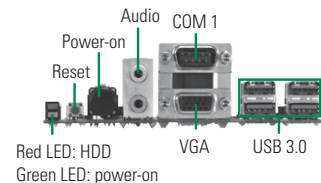

Архангельск (8182)63-90-72
Астана +7(7172)727-132
Белгород (4722)40-23-64
Брянск (4832)59-03-52
Владивосток (423)249-28-31
Волгоград (844)278-03-48
Вологда (8172)26-41-59
Воронеж (473)204-51-73
Екатеринбург (343)384-55-89
Иваново (4932)77-34-06
Ижевск (3412)26-03-58
Казань (843)206-01-48

Калининград (4012)72-03-81
Калуга (4842)92-23-67
Кемерово (3842)65-04-62
Киров (8332)68-02-04
Краснодар (861)203-40-90
Красноярск (391)204-63-61
Курск (4712)77-13-04
Липецк (4742)52-20-81
Магнитогорск (3519)55-03-13
Москва (495)268-04-70
Мурманск (8152)59-64-93
Набережные Челны (8552)20-53-41

Нижний Новгород (831)429-08-12
Новокузнецк (3843)20-46-81
Новосибирск (383)227-86-73
Орел (4862)44-53-42
Оренбург (3532)37-68-04
Пенза (8412)22-31-16
Пермь (342)205-81-47
Ростов-на-Дону (863)308-18-15
Рязань (4912)46-61-64
Самара (846)206-03-16
Санкт-Петербург (812)309-46-40
Саратов (845)249-38-78

Смоленск (4812)29-41-54
Сочи (862)225-72-31
Ставрополь (8652)20-65-13
Тверь (4822)63-31-35
Томск (3822)98-41-53
Тула (4872)74-02-29
Тюмень (3452)66-21-18
Ульяновск (8422)24-23-59
Уфа (347)229-48-12
Челябинск (351)202-03-61
Череповец (8202)49-02-64
Ярославль (4852)69-52-93