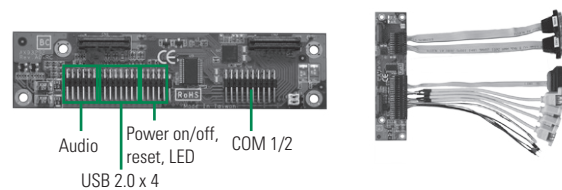

Архангельск (8182)63-90-72
Астана +7(7172)727-132
Белгород (4722)40-23-64
Брянск (4832)59-03-52
Владивосток (423)249-28-31
Волгоград (844)278-03-48
Вологда (8172)26-41-59
Воронеж (473)204-51-73
Екатеринбург (343)384-55-89
Иваново (4932)77-34-06
Ижевск (3412)26-03-58
Казань (843)206-01-48

Калининград (4012)72-03-81
Калуга (4842)92-23-67
Кемерово (3842)65-04-62
Киров (8332)68-02-04
Краснодар (861)203-40-90
Красноярск (391)204-63-61
Курск (4712)77-13-04
Липецк (4742)52-20-81
Магнитогорск (3519)55-03-13
Москва (495)268-04-70
Мурманск (8152)59-64-93
Набережные Челны (8552)20-53-41

Нижний Новгород (831)429-08-12
Новокузнецк (3843)20-46-81
Новосибирск (383)227-86-73
Орел (4862)44-53-42
Оренбург (3532)37-68-04
Пенза (8412)22-31-16
Пермь (342)205-81-47
Ростов-на-Дону (863)308-18-15
Рязань (4912)46-61-64
Самара (846)206-03-16
Санкт-Петербург (812)309-46-40
Саратов (845)249-38-78

Смоленск (4812)29-41-54
Сочи (862)225-72-31
Ставрополь (8652)20-65-13
Тверь (4822)63-31-35
Томск (3822)98-41-53
Тула (4872)74-02-29
Тюмень (3452)66-21-18
Ульяновск (8422)24-23-59
Уфа (347)229-48-12
Челябинск (351)202-03-61
Череповец (8202)49-02-64
Ярославль (4852)69-52-93