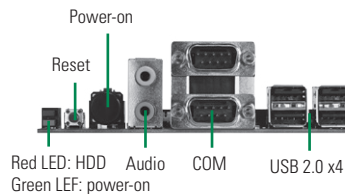

### AX93265

Specification: 1 x RS-232/422/485, 1 x RS-232, 4 x USB2.0, 1 x Audio (MIC-IN/Line-out),  
1 x power-on, 1 x Reset, 2 x LED  
Dimension: 118 x 29 mm  
Compliant Product: PICO830, PICO831

### AX93267

Specification: 1 x DC Jack, 1 x VGA, 1 x Gigabit LAN  
Dimension: 100 x 26 mm  
Compliant Product: PICO831, PICO841, PICO843

### AX93283

Specification: 1 x RS-232/422/485, 1 x RS-232, 4 x USB2.0, 1 x Audio (MIC-IN/Line-out),  
1 x power-on, 1 x Reset, 2 x LED  
Dimension: 118 x 29 mm  
Compliant Product: PICO840, PICO841, PICO843

### AX93275

Specification: 1 x RS-232/422/485, 1 x RS-232, 4 x USB3.0, 1 x VGA,  
1 x Audio (MIC-IN/Line-out), 1 x power-on, 1 x Reset, 2 x LED  
Dimension: 118 x 40 mm  
Compliant Product: PICO880, PICO500, PICO300