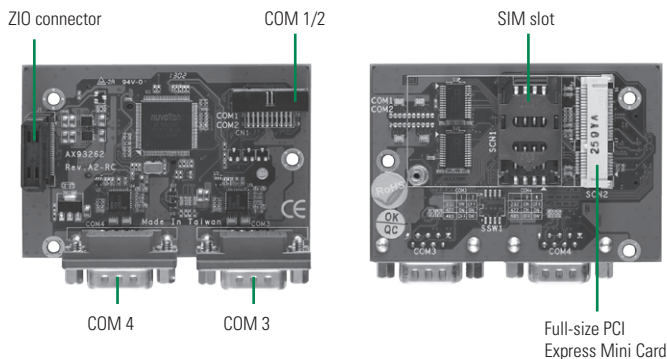

ZIO Modules

AX93262

ZIO module with four COM ports and one PCI Express Mini Card

- Specification: 2 x RS-232/422/485, 2 x RS-232, 1 x PCI Express Mini Card
- Dimension: 80 x 55 mm
- Accessory: 2 x COM with bracket cable
- Compliant Product: CAPA830, CAPA840, CAPA843, CAPA880

Ordering Information

AX93262 ZIO module with 4 COM ports and 1 PCI Express Mini Card
(P/N: E393262100)

AX93285

ZIO module with two COM ports and 32 bit programmable DIO

- Specification: 2 x RS-232, 32-bit programmable DIO
- Dimension: 80 x 55 mm
- Compliant Product: CAPA830, CAPA840, CAPA843, CAPA880

Ordering Information

AX93285 ZIO module with 2 COM ports and 32 bit programmable DIO
(P/N: E393285100)

AX93291

ZIO module with two Gigabit Ethernet and two COM ports

- Specification: 2 x Gigabit Ethernet, 2 x RS-232
- Dimension: 80 x 55 mm
- Controller: Intel® i211AT
- Compliant Product: CAPA830, CAPA840, CAPA843, CAPA880

Ordering Information

AX93291 ZIO module with two Gigabit Ethernet and two COM ports
(P/N: E393291100)

AX93295

ZIO module with two isolated COM ports and three USB 3.0 ports

- Specification: 2 x isolated RS-232, 3 x USB 3.0
- Dimension: 80 x 55 mm
- Compliant Product: CAPA830, CAPA840, CAPA843, CAPA880