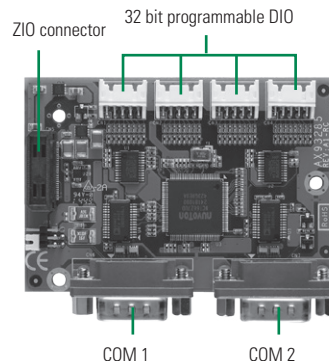

ZIO Modules

AX93262

ZIO module with four COM ports and one PCI Express Mini Card

- Specification: 2 x RS-232/422/485, 2 x RS-232, 1 x PCI Express Mini Card
- Dimension: 80 x 55 mm
- Accessory: 2 x COM with bracket cable
- Compliant Product: CAPA830, CAPA840, CAPA843, CAPA880

Ordering Information

AX93262 ZIO module with 4 COM ports and 1 PCI Express Mini Card
(P/N: E393262100)

AX93285

ZIO module with two COM ports and 32 bit programmable DIO

- Specification: 2 x RS-232, 32-bit programmable DIO
- Dimension: 80 x 55 mm
- Compliant Product: CAPA830, CAPA840, CAPA843, CAPA880

Ordering Information

AX93285 ZIO module with 2 COM ports and 32 bit programmable DIO
(P/N: E393285100)

AX93291

ZIO module with two Gigabit Ethernet and two COM ports

- Specification: 2 x Gigabit Ethernet, 2 x RS-232
- Dimension: 80 x 55 mm
- Controller: Intel® i211AT
- Compliant Product: CAPA830, CAPA840, CAPA843, CAPA880

Ordering Information

AX93291 ZIO module with two Gigabit Ethernet and two COM ports
(P/N: E393291100)

AX93295

ZIO module with two isolated COM ports and three USB 3.0 ports

- Specification: 2 x isolated RS-232, 3 x USB 3.0
- Dimension: 80 x 55 mm
- Compliant Product: CAPA830, CAPA840, CAPA843, CAPA880