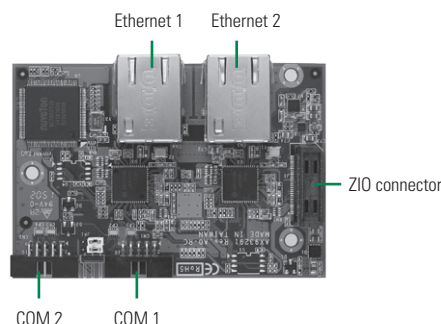

ZIO Modules

AX93262

ZIO module with four COM ports and one PCI Express Mini Card

- Specification: 2 x RS-232/422/485, 2 x RS-232, 1 x PCI Express Mini Card
- Dimension: 80 x 55 mm
- Accessory: 2 x COM with bracket cable
- Compliant Product: CAPA830, CAPA840, CAPA843, CAPA880

Ordering Information

AX93262 ZIO module with 4 COM ports and 1 PCI Express Mini Card
(P/N: E393262100)

AX93285

ZIO module with two COM ports and 32 bit programmable DIO

- Specification: 2 x RS-232, 32-bit programmable DIO
- Dimension: 80 x 55 mm
- Compliant Product: CAPA830, CAPA840, CAPA843, CAPA880

Ordering Information

AX93285 ZIO module with 2 COM ports and 32 bit programmable DIO
(P/N: E393285100)

AX93291

ZIO module with two Gigabit Ethernet and two COM ports

- Specification: 2 x Gigabit Ethernet, 2 x RS-232
- Dimension: 80 x 55 mm
- Controller: Intel® i211AT
- Compliant Product: CAPA830, CAPA840, CAPA843, CAPA880

Ordering Information

AX93291 ZIO module with two Gigabit Ethernet and two COM ports
(P/N: E393291100)

AX93295

ZIO module with two isolated COM ports and three USB 3.0 ports

- Specification: 2 x isolated RS-232, 3 x USB 3.0
- Dimension: 80 x 55 mm
- Compliant Product: CAPA830, CAPA840, CAPA843, CAPA880