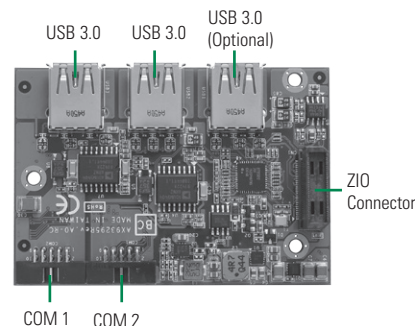

Ordering Information

AX93262 ZIO module with 4 COM ports and 1 PCI Express Mini Card
(P/N: E393262100)

AX93285

ZIO module with two COM ports and 32 bit programmable DIO

- Specification: 2 x RS-232, 32-bit programmable DIO
- Dimension: 80 x 55 mm
- Compliant Product: CAPA830, CAPA840, CAPA843, CAPA880

Ordering Information

AX93285 ZIO module with 2 COM ports and 32 bit programmable DIO
(P/N: E393285100)

AX93291

ZIO module with two Gigabit Ethernet and two COM ports

- Specification: 2 x Gigabit Ethernet, 2 x RS-232
- Dimension: 80 x 55 mm
- Controller: Intel® i211AT
- Compliant Product: CAPA830, CAPA840, CAPA843, CAPA880

Ordering Information

AX93291 ZIO module with two Gigabit Ethernet and two COM ports
(P/N: E393291100)

AX93295

ZIO module with two isolated COM ports and three USB 3.0 ports

- Specification: 2 x isolated RS-232, 3 x USB 3.0
- Dimension: 80 x 55 mm
- Compliant Product: CAPA830, CAPA840, CAPA843, CAPA880

Ordering Information

AX93295 ZIO module with two isolated COM ports and three USB 3.0 ports
(P/N: E393295100)

Архангельск (8182)63-90-72
Астана +7(7172)727-132
Белгород (4722)40-23-64
Брянск (4832)59-03-52
Владивосток (423)249-28-31
Волгоград (844)278-03-48
Вологда (8172)26-41-59
Воронеж (473)204-51-73
Екатеринбург (343)384-55-89
Иваново (4932)77-34-06
Ижевск (3412)26-03-58
Казань (843)206-01-48