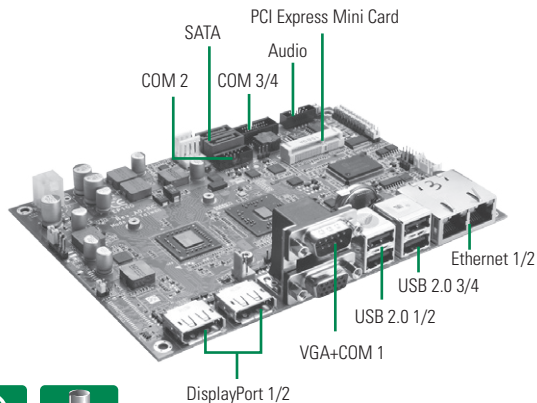

EP100

AMD G-Series APU EPIC SBC with AMD A50M FCH, Dual DisplayPort/VGA/LVDS, Dual LANs and Audio

- AMD G-Series APU T40R (1.0 GHz)/ T56N (1.65 GHz)
- 1 DDR3 SO-DIMM supports up to 4 GB memory capacity
- 6 USB 2.0 ports
- 4 COM ports
- DirectX 11 supported

System

CPU	AMD G-Series APU T40R 1.0 GHz single core or T56N 1.65 GHz dual core onboard
System Memory	1 x 204-pin SO-DIMM supports DDR3-1066/1333 max. up to 4 GB
Chipset	AMD A50M FCH
BIOS	AMI UEFI BIOS
SSD	1 x CFast™
Watchdog Timer	255 levels, 1~255 sec.
Expansion Interface	1 x PCI Express Mini Card 1 x PCI Express Mini Card with SIM slot
Battery	Lithium 3V/220mAh
Power Input	2 x 2-pin connector +12V DC-in only AT Auto Power ON function supported
Power Requirements	AMD G-Series APU T56N @1.65 GHz, 1 GB DDR3 Max. RMS: +12V @ 1.74A AMD G-Series APU T40R @ 1.0 GHz, 1 GB DDR3 Max. RMS: +12V @ 1.24A
Size	165 x 115 mm
Board Thickness	1.6 mm
Operating Temperature	0° ~ +60°C (32°F ~ 140°F), operation
Relative Humidity	10% ~ 95% relative humidity, non-condensing

Display

Chipset	AMD G-Series APU integrated graphics engine T56N - Radeon™ HD6320 T40R - Radeon™ HD6250
Memory Size	Max. up to 2 GB in 4 GB DDR3 module
Display Interface	1 x VGA + 2 x DisplayPort or 1 x VGA + 1 x DisplayPort + 1 x LVDS; 18/24-bit single/ dual channel

Packing List

Standard		
Quick installation guide, user's manual/utility CD, cable		
Cable		
Part Number	Description	Qty
59382620000E	1 x COM w/ bracket P=2.0mm, L=300 mm	1
59384500100E	Audio cable w/ bracket P=2.0 mm, L=450 mm	1
59382631000E	2 x USB 2.0 wafer cable w/ bracket 180 mm	1
Optional		
59380000300E	2 x COM w/ bracket P=1.27 x 2.54 L=300 mm	
59070213000E	DisplayPort to VGA cable, L=100 mm	
59040131000E	DisplayPort to DVI cable, L=220 mm	
59050203000E	DisplayPort to HDMI cable, L=185 mm	
59091501000E	DisplayPort to DisplayPort cable, L=1500 mm	