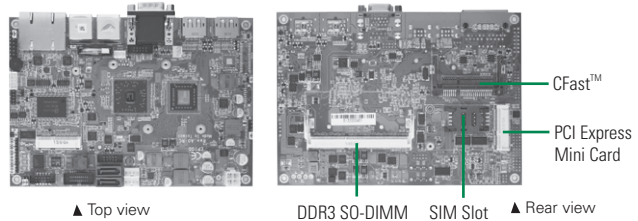

EP100

AMD G-Series APU EPIC SBC with AMD A50M FCH, Dual DisplayPort/VGA/LVDS, Dual LANs and Audio

- AMD G-Series APU T40R (1.0 GHz)/ T56N (1.65 GHz)
- 1 DDR3 SO-DIMM supports up to 4 GB memory capacity
- 6 USB 2.0 ports
- 4 COM ports
- DirectX 11 supported

System

CPU	AMD G-Series APU T40R 1.0 GHz single core or T56N 1.65 GHz dual core onboard
System Memory	1 x 204-pin SO-DIMM supports DDR3-1066/1333 max. up to 4 GB
Chipset	AMD A50M FCH
BIOS	AMI UEFI BIOS
SSD	1 x CFast™
Watchdog Timer	255 levels, 1~255 sec.
Expansion Interface	1 x PCI Express Mini Card 1 x PCI Express Mini Card with SIM slot
Battery	Lithium 3V/220mAh
Power Input	2 x 2-pin connector +12V DC-in only AT Auto Power ON function supported
Power Requirements	AMD G-Series APU T56N @1.65 GHz, 1 GB DDR3 Max. RMS: +12V @ 1.74A AMD G-Series APU T40R @ 1.0 GHz, 1 GB DDR3 Max. RMS: +12V @ 1.24A
Size	165 x 115 mm
Board Thickness	1.6 mm
Operating Temperature	0° ~ +60°C (32°F ~ 140°F), operation
Relative Humidity	10% ~ 95% relative humidity, non-condensing

Display

Chipset	AMD G-Series APU integrated graphics engine T56N - Radeon™ HD6320 T40R - Radeon™ HD6250
Memory Size	Max. up to 2 GB in 4 GB DDR3 module
Display Interface	1 x VGA + 2 x DisplayPort or 1 x VGA + 1 x DisplayPort + 1 x LVDS; 18/24-bit single/ dual channel

Packing List

Standard		
Quick installation guide, user's manual/utility CD, cable		
Cable		
Part Number	Description	Qty
59382620000E	1 x COM w/ bracket P=2.0mm, L=300 mm	1
59384500100E	Audio cable w/ bracket P=2.0 mm, L=450 mm	1
59382631000E	2 x USB 2.0 wafer cable w/ bracket 180 mm	1
Optional		
59380000300E	2 x COM w/ bracket P=1.27 x 2.54 L=300 mm	
59070213000E	DisplayPort to VGA cable, L=100 mm	
59040131000E	DisplayPort to DVI cable, L=220 mm	
59050203000E	DisplayPort to HDMI cable, L=185 mm	
59091501000E	DisplayPort to DisplayPort cable, L=1500 mm	