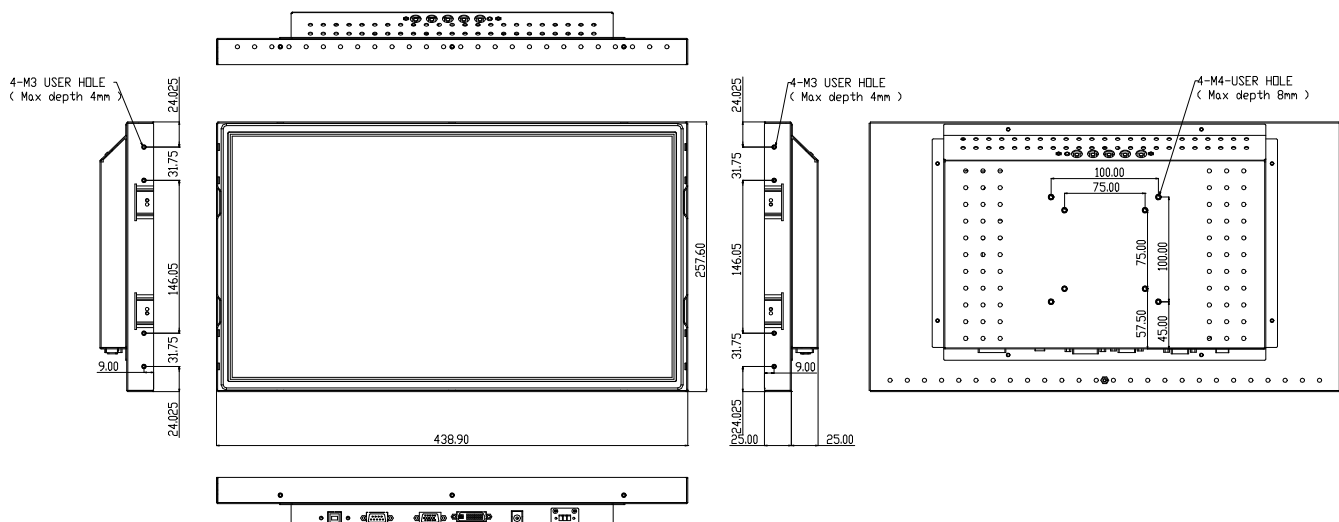

Product drawing

* All specification and photos are subject to change without notice.