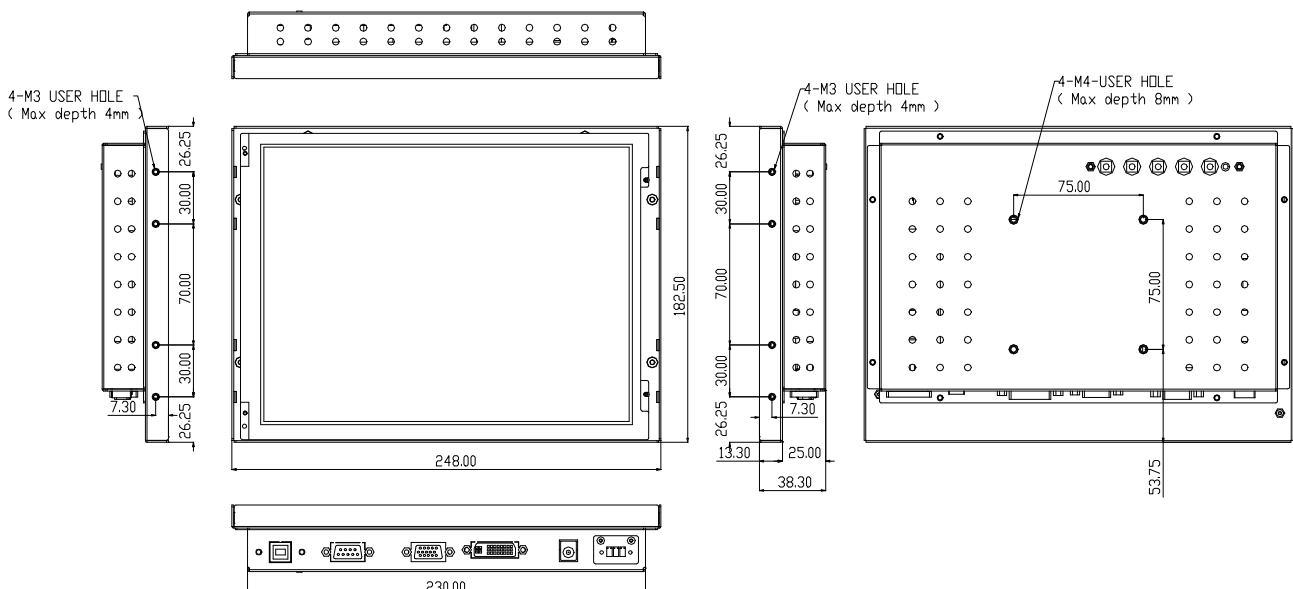

Product drawing

* All specification and photos are subject to change without notice.