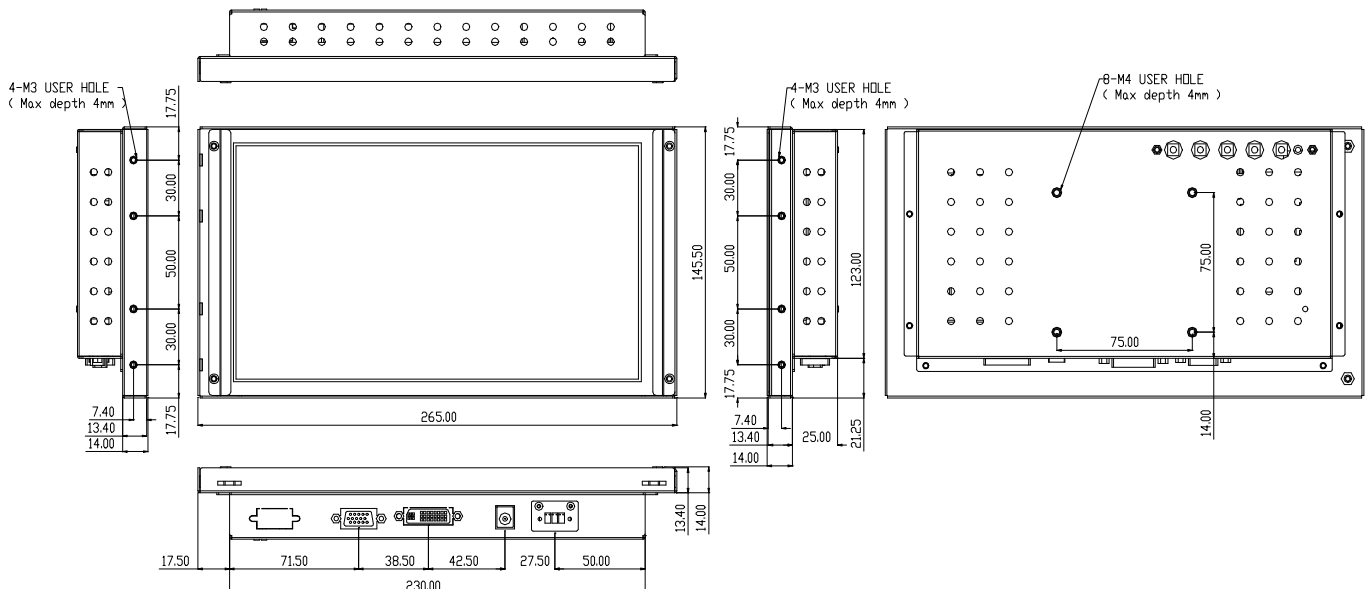

Product drawing

* All specification and photos are subject to change without notice.