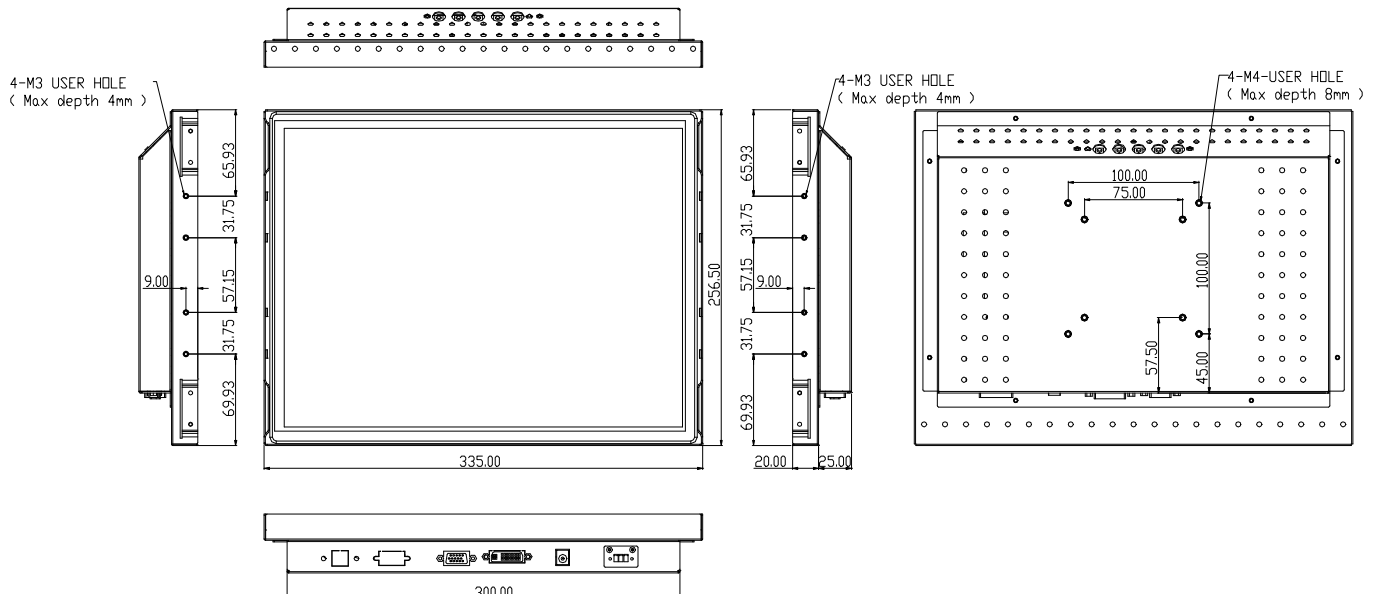

Product drawing

* All specification and photos are subject to change without notice.